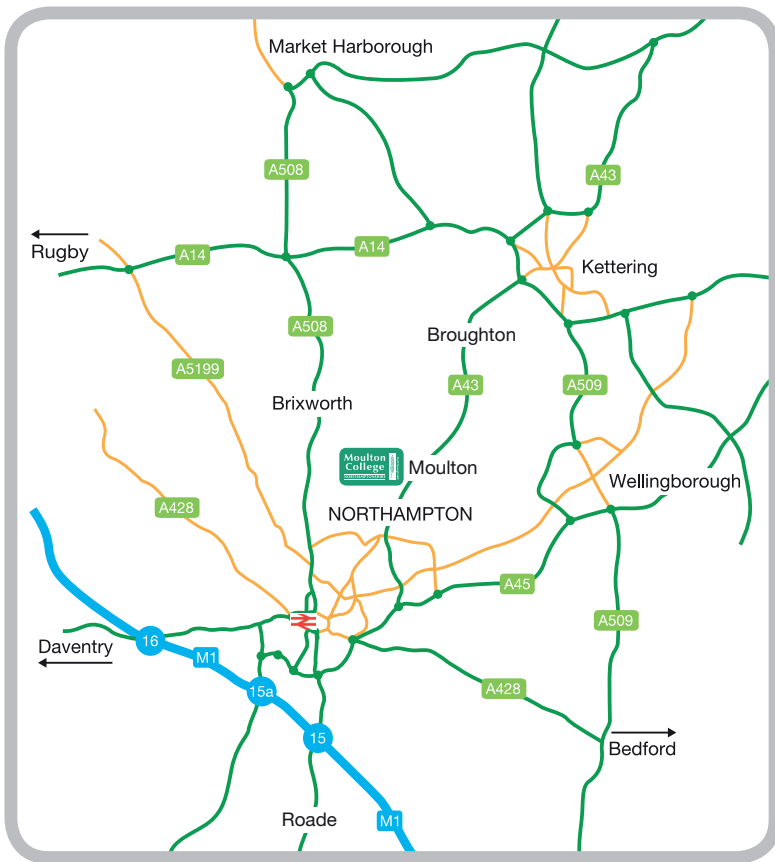

How to Get to Moulton College

By Air: Heathrow (2 hours by car), Gatwick (2½ hours by car) and Birmingham (1 hour by car) are within easy reach of Moulton via the UK motorway network. All airports have regular scheduled flights to all parts of the UK, Europe and International destinations.

By Rail: Rail users may travel to nearby Northampton Station (15 minutes by taxi), which is a main line station with regular services to London, Birmingham and elsewhere in the UK.

By Road: The College is situated in the village of Moulton, which is 5 miles from the centre of Northampton. Moulton can be reached either by the A43 Northampton to Kettering Road or from the A508 Northampton to Market Harborough Road. In either case, avoid signs for Moulton Park as this is an industrial estate.

If you are using satellite navigation you should enter one of the following postcodes:

Moulton Centre – **NN3 7RR**

Holcot Centre – **NN3 7SX**

Pitsford Centre, Management Centre and Lodge Farm – **NN3 7QL**